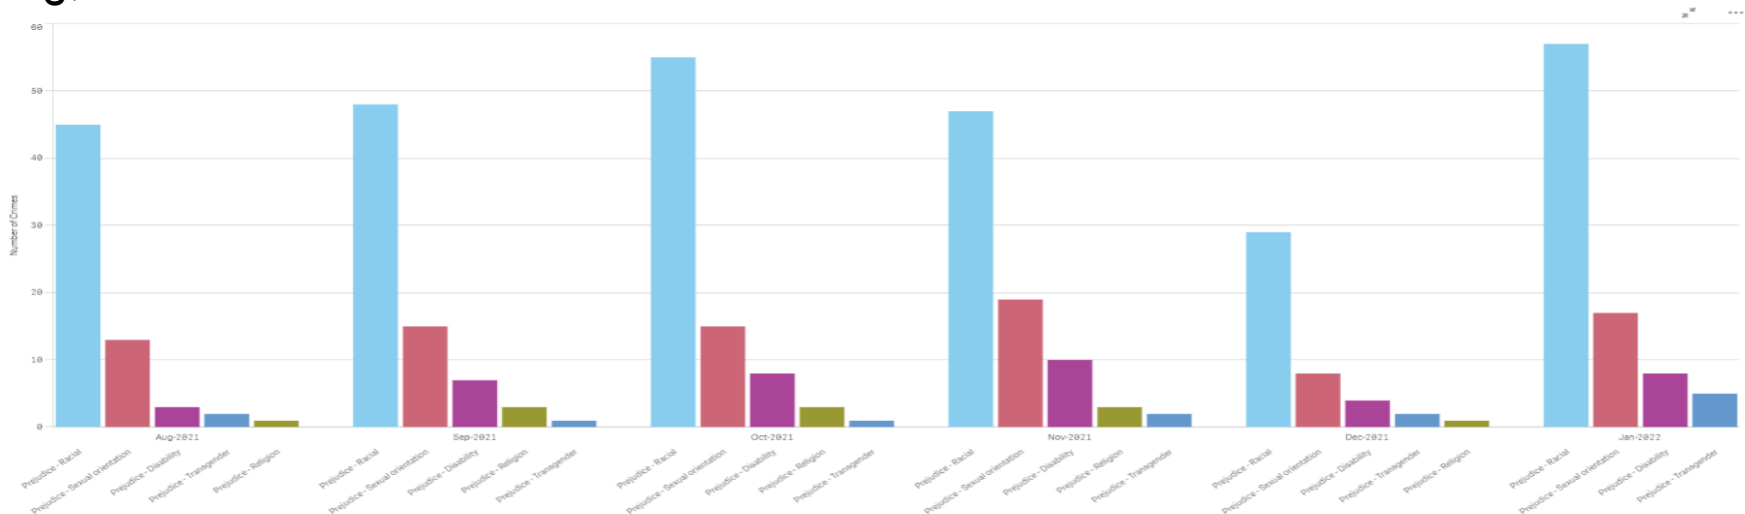

Performance – Hate Crime overview

Force

- Hate crime across the Force in January has returned to a post-Covid norm following an exceptional low in December 2021. 85 Hate crimes were reported in January 2022 across all strands except religion (versus an average of 66.2 over a 24-month period).
- Due to restrictions since the Covid pandemic, seasonal trends have been skewed, however racial and sexual orientation strands (strands with more notable volumes) are showing signs of returning to expected seasonal highs and lows.

Chippenham CPT

	Number of Crimes	Change (n)	Change (%)
Total	76	7	10.1%
Prejudice – Racial	46	3	7.0%
Prejudice – Sexual orientation	17	7	70.0%
Prejudice - Disability	12	2	20.0%
Prejudice - Religion	4	0	0.0%
Prejudice - Transgender	4	0	0.0%

Year on year comparison February 2021 to January 2022 (note: an individual crime can be tagged with more than one prejudice type e.g. sexual orientation & transgender)

Force Hate Crime (6 months to January 2022)